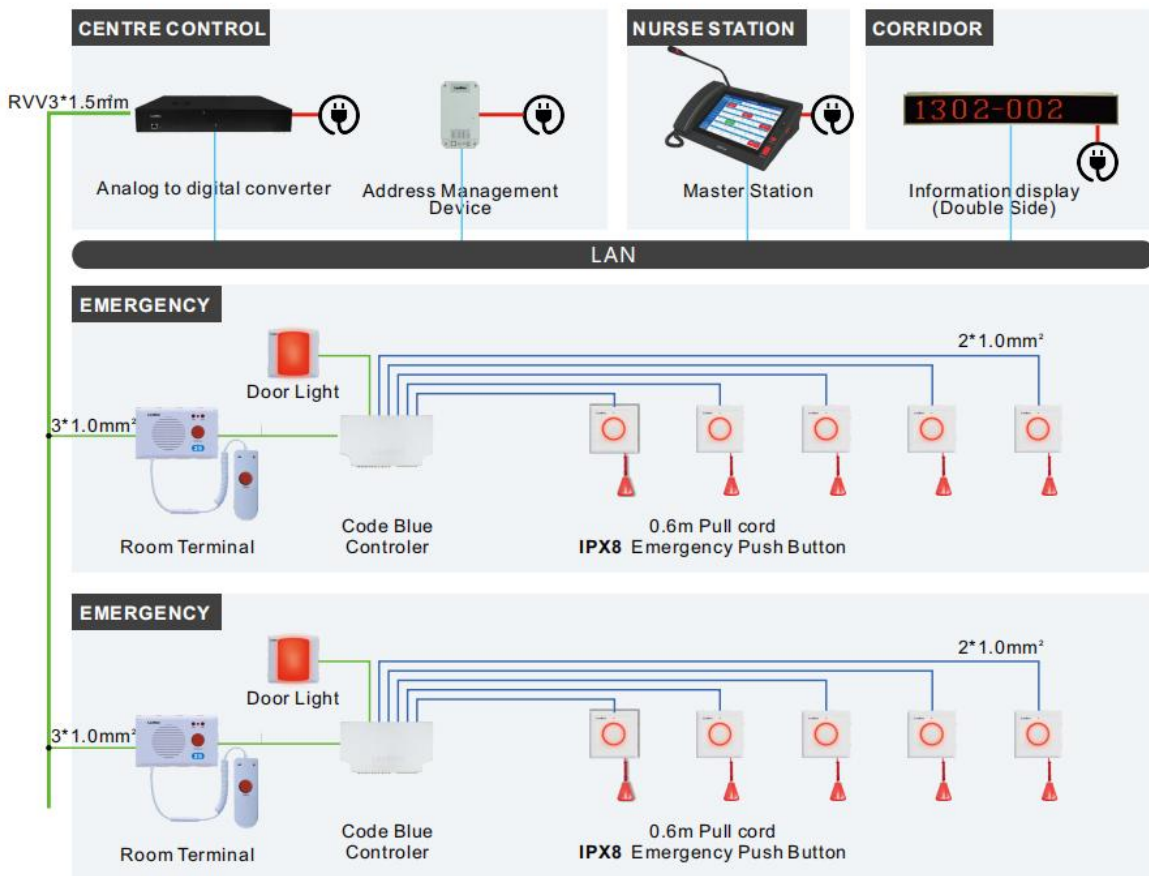

# Code Blue Controller

Available to expansion 5 waterproof buttons

AN-K

## Connect Interface

Connect Interface

Button connecting box interface